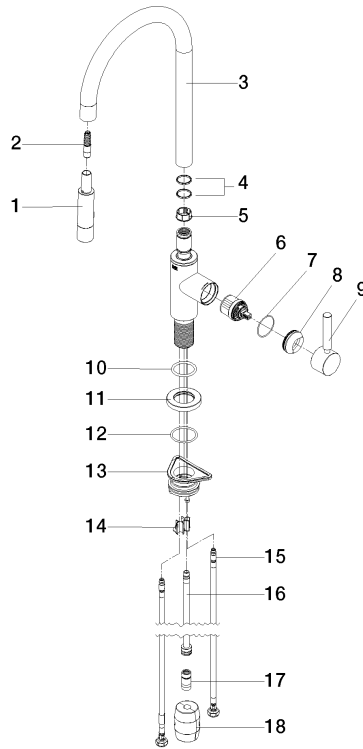

TARA Single-lever mixer Pull-down with spray function - Champagne (22kt Gold)

TARA

33 870 888

- 240mm projection
- pivotable spout 360°
- Optional swivel limiter available with swivel limiter set 12 823 970 90
- laminar and spray flow
- 1800 mm metal shower hose
- sprayface with anti-scaling system
- max. flow 10.4 l/min at 3 bar flow pressure
- lead-free
- This product can help a building meet the requirements of Green Building Rating Systems, e.g. LEED®, BREEAM®, DGNB

10 710 970-47

33 870 888

mm [inches]

1:5

Flow rate chart

Certificates

LGA_38636.

Belgaqua_24-005-
27_3.

33 870 888

TARA Single-lever mixer Pull-down with spray function - Champagne (22kt Gold)

TARA

33 870 888

Spare parts list

No.	Item Number	Name	Quantity used	Delivery time
1	90 12 11 148 00-47	shower	1	-
Spare part can no longer be ordered, please order the replacement item				
2	04 30 02 120 00-85	hose	1	30
3	90 28 22 304 00-47	spout	1	30
4	09 28 10 160 90	ring	2	2
5	09 18 40 186 90	sleeve	1	2
6	90 15 05 064 05 90	cartridge	1	2
7	09 14 10 190 90	seal	1	2
8	09 28 30 030-47	cover	1	60
9	90 20 66 027 00-47	handle	1	30
10	09 14 10 036 90	seal	1	2
11	90 27 22 047 00-47	rosette	1	-
Spare part can no longer be ordered, please order the replacement item				
12	09 14 10 050 90	seal	1	2
13	04 30 11 040 00 90	fixing set	1	2
14	09 20 93 056 90	insert	1	2
15	04 30 04 101 00 90	hose	2	2
16	04 28 20 067 00 90	pipe	1	2
17	90 24 03 253 00 90	adaptor	1	2
18	04 21 50 010 00 90	accessories	1	2