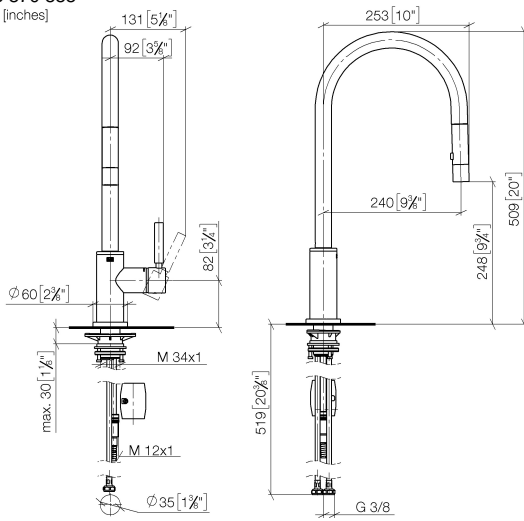

TARA Single-lever mixer Pull-down with spray function - Champagne (22kt Gold)

TARA

33 870 888

- 240mm projection
- pivotable spout 360°
- Optional swivel limiter available with swivel limiter set 12 823 970 90
- laminar and spray flow
- 1800 mm metal shower hose
- sprayface with anti-scaling system
- max. flow 10.4 l/min at 3 bar flow pressure
- lead-free
- This product can help a building meet the requirements of Green Building Rating Systems, e.g. LEED®, BREEAM®, DGNB

10 710 970-47

33 870 888

mm [inches]

1:5

Flow rate chart

Certificates

LGA_38636.

Belgaqua_24-005-
27_3.

33 870 888

TARA Single-lever mixer Pull-down with spray function - Champagne (22kt Gold)

TARA

33 870 888

Spare parts list

No.	Item Number	Name	Quantity used	Delivery time
1	90 12 11 148 00-47	shower	1	-
Spare part can no longer be ordered, please order the replacement item				
2	04 30 02 120 00-85	hose	1	30
3	90 28 22 304 00-47	spout	1	30
4	09 28 10 160 90	ring	2	2
5	09 18 40 186 90	sleeve	1	2
6	90 15 05 064 05 90	cartridge	1	2
7	09 14 10 190 90	seal	1	2
8	09 28 30 030-47	cover	1	60
9	90 20 66 027 00-47	handle	1	30
10	09 14 10 036 90	seal	1	2
11	90 27 22 047 00-47	rosette	1	-
Spare part can no longer be ordered, please order the replacement item				
12	09 14 10 050 90	seal	1	2
13	04 30 11 040 00 90	fixing set	1	2
14	09 20 93 056 90	insert	1	2
15	04 30 04 101 00 90	hose	2	2
16	04 28 20 067 00 90	pipe	1	2
17	90 24 03 253 00 90	adaptor	1	2
18	04 21 50 010 00 90	accessories	1	2